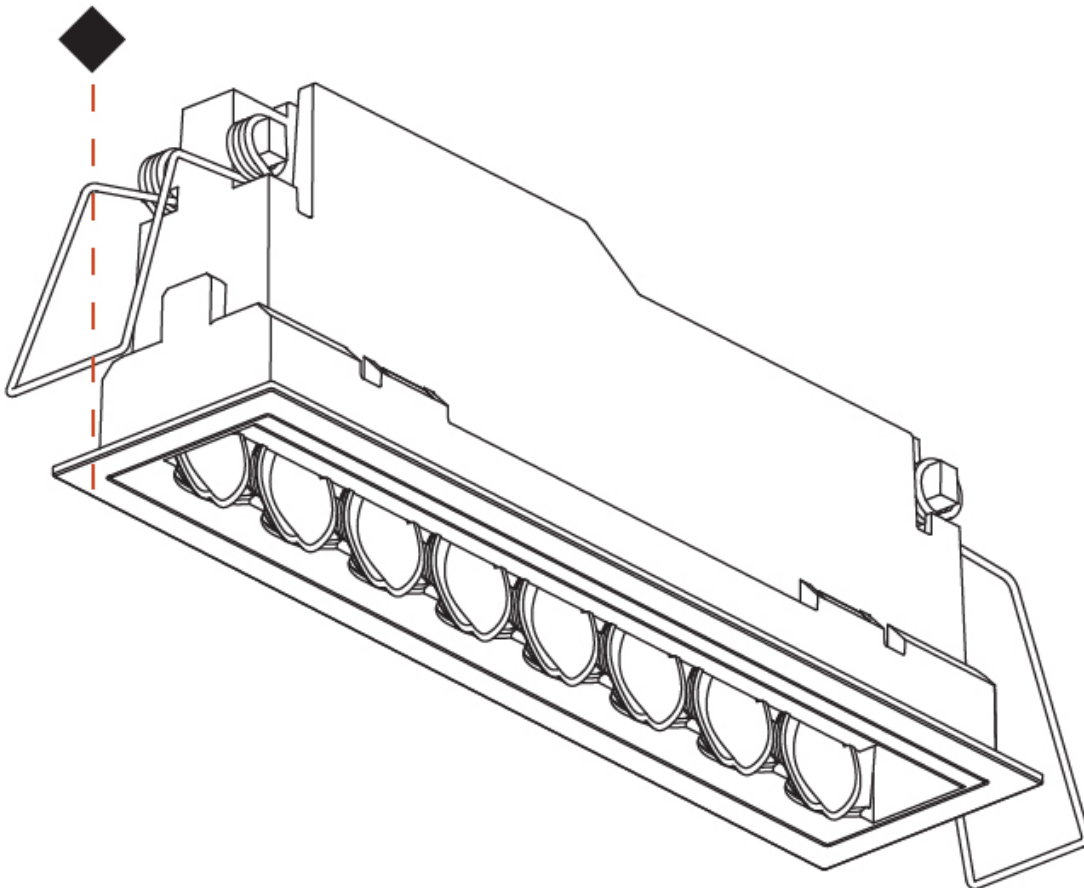

MAGIQ HOLLOW WALLWASH KORONA RECESSED

A35584-

PROJECT	_____
TYPE	_____
SPECIFIER	_____
QUANTITY	_____
DATE	_____