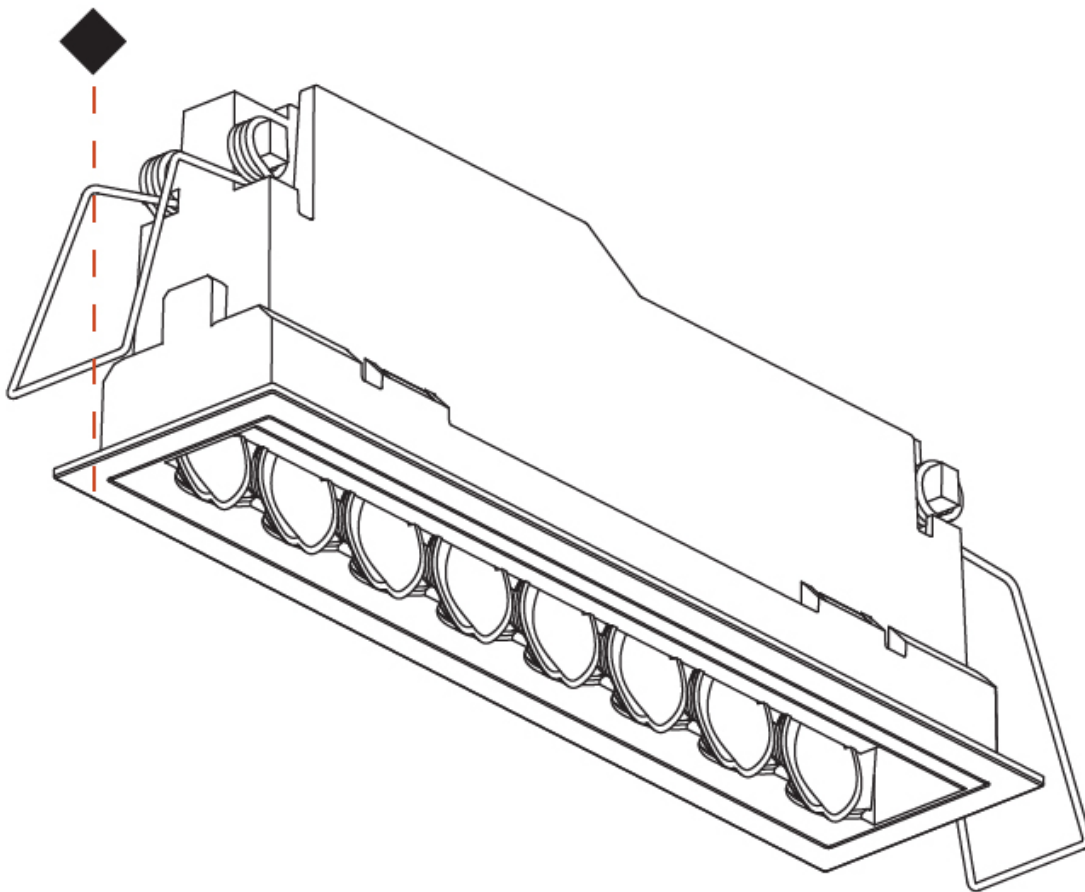

MAGIQ HOLLOW WALLWASH RECESSED

A35582-

PROJECT	_____
TYPE	_____
SPECIFIER	_____
QUANTITY	_____
DATE	_____